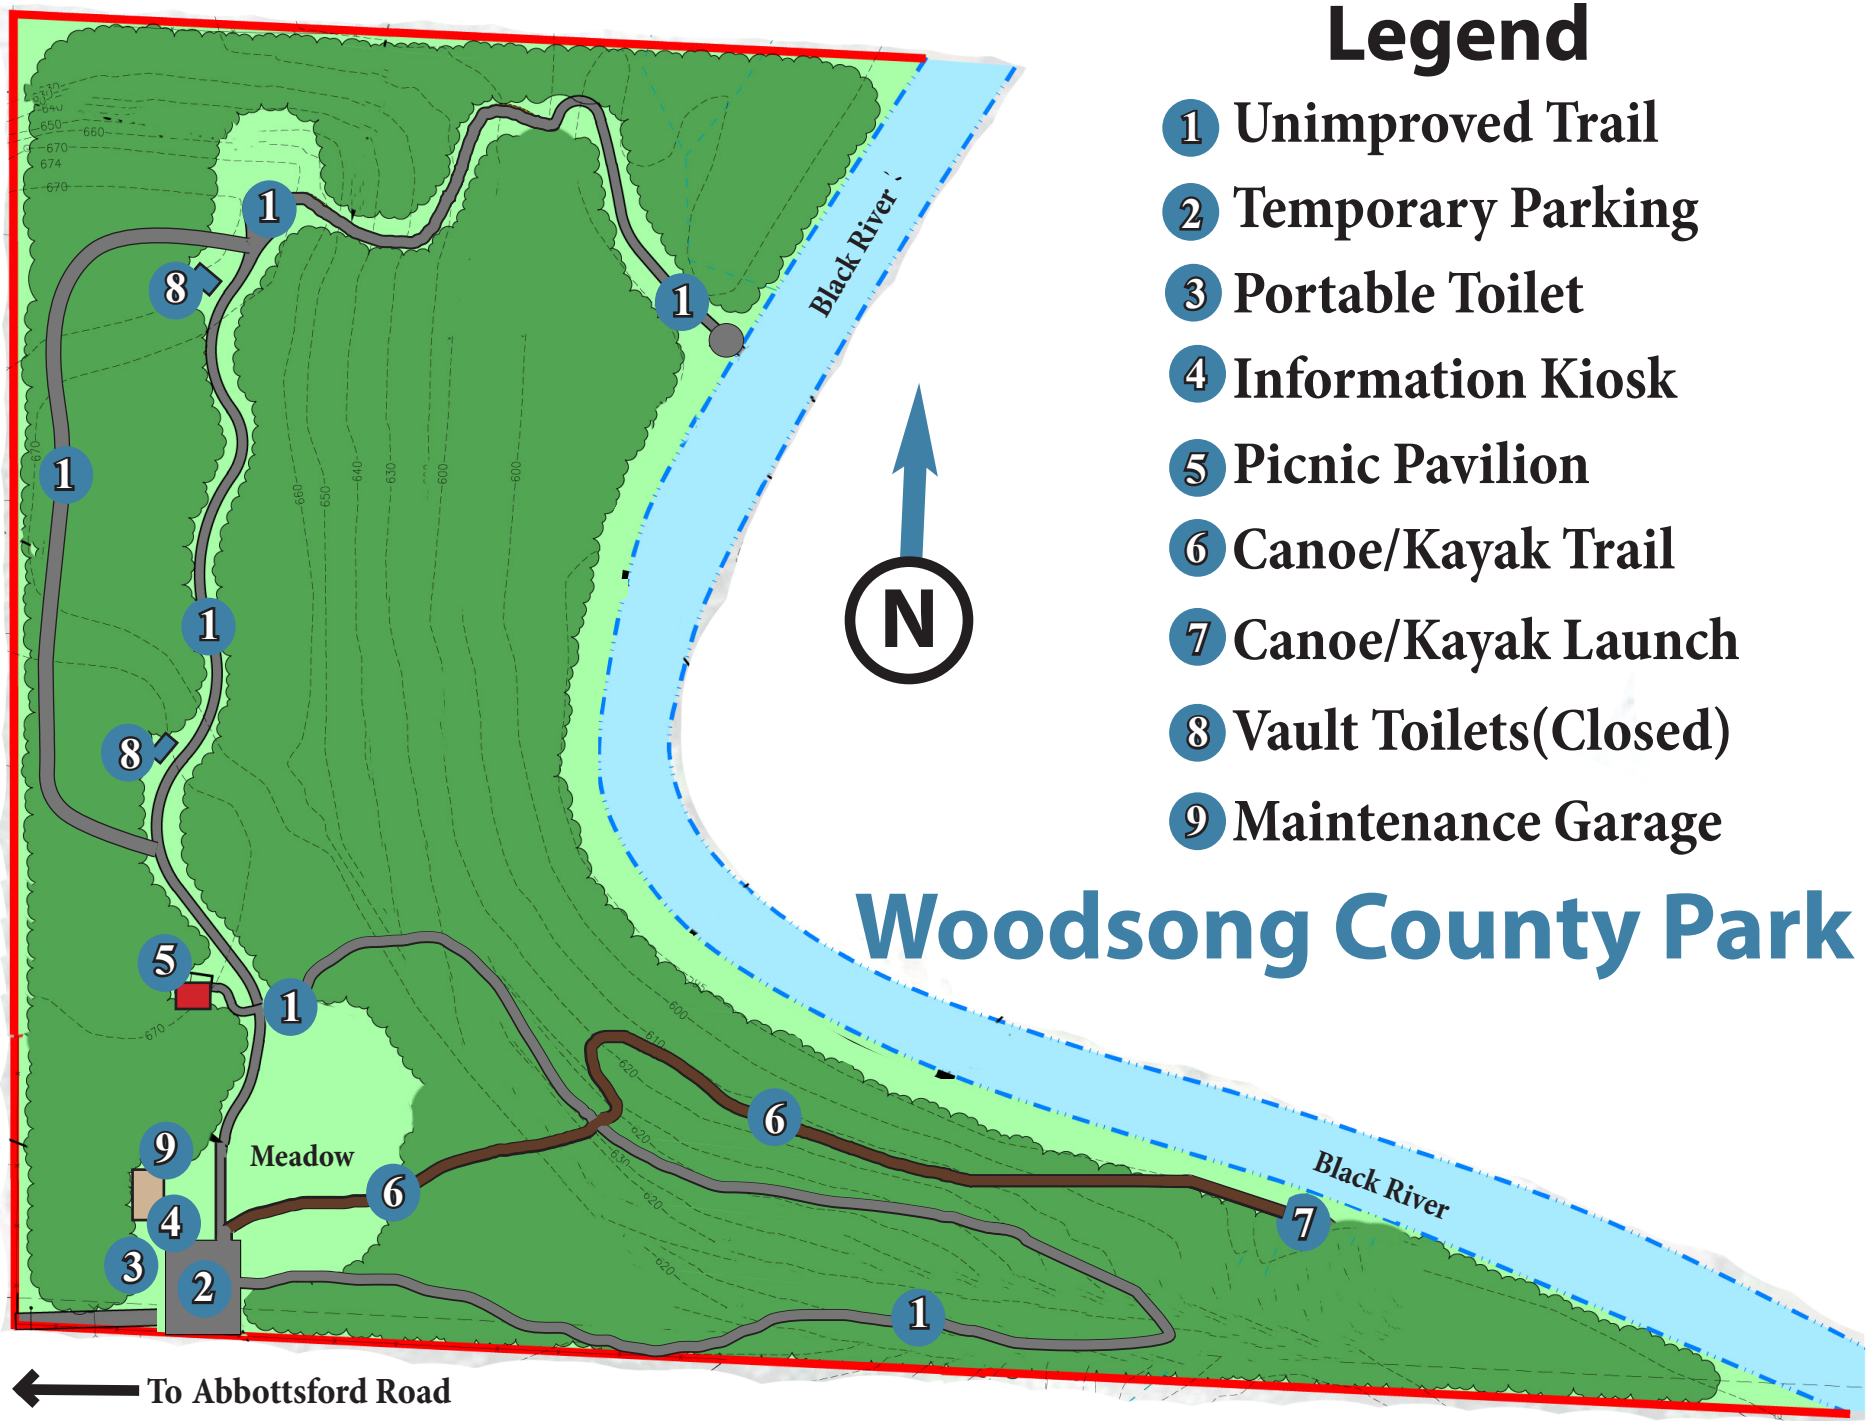

Legend

- ① Unimproved Trail
- ② Temporary Parking
- ③ Portable Toilet
- ④ Information Kiosk
- ⑤ Picnic Pavilion
- ⑥ Canoe/Kayak Trail
- ⑦ Canoe/Kayak Launch
- ⑧ Vault Toilets(Closed)
- ⑨ Maintenance Garage

Woodsong County Park

← To Abbottsford Road