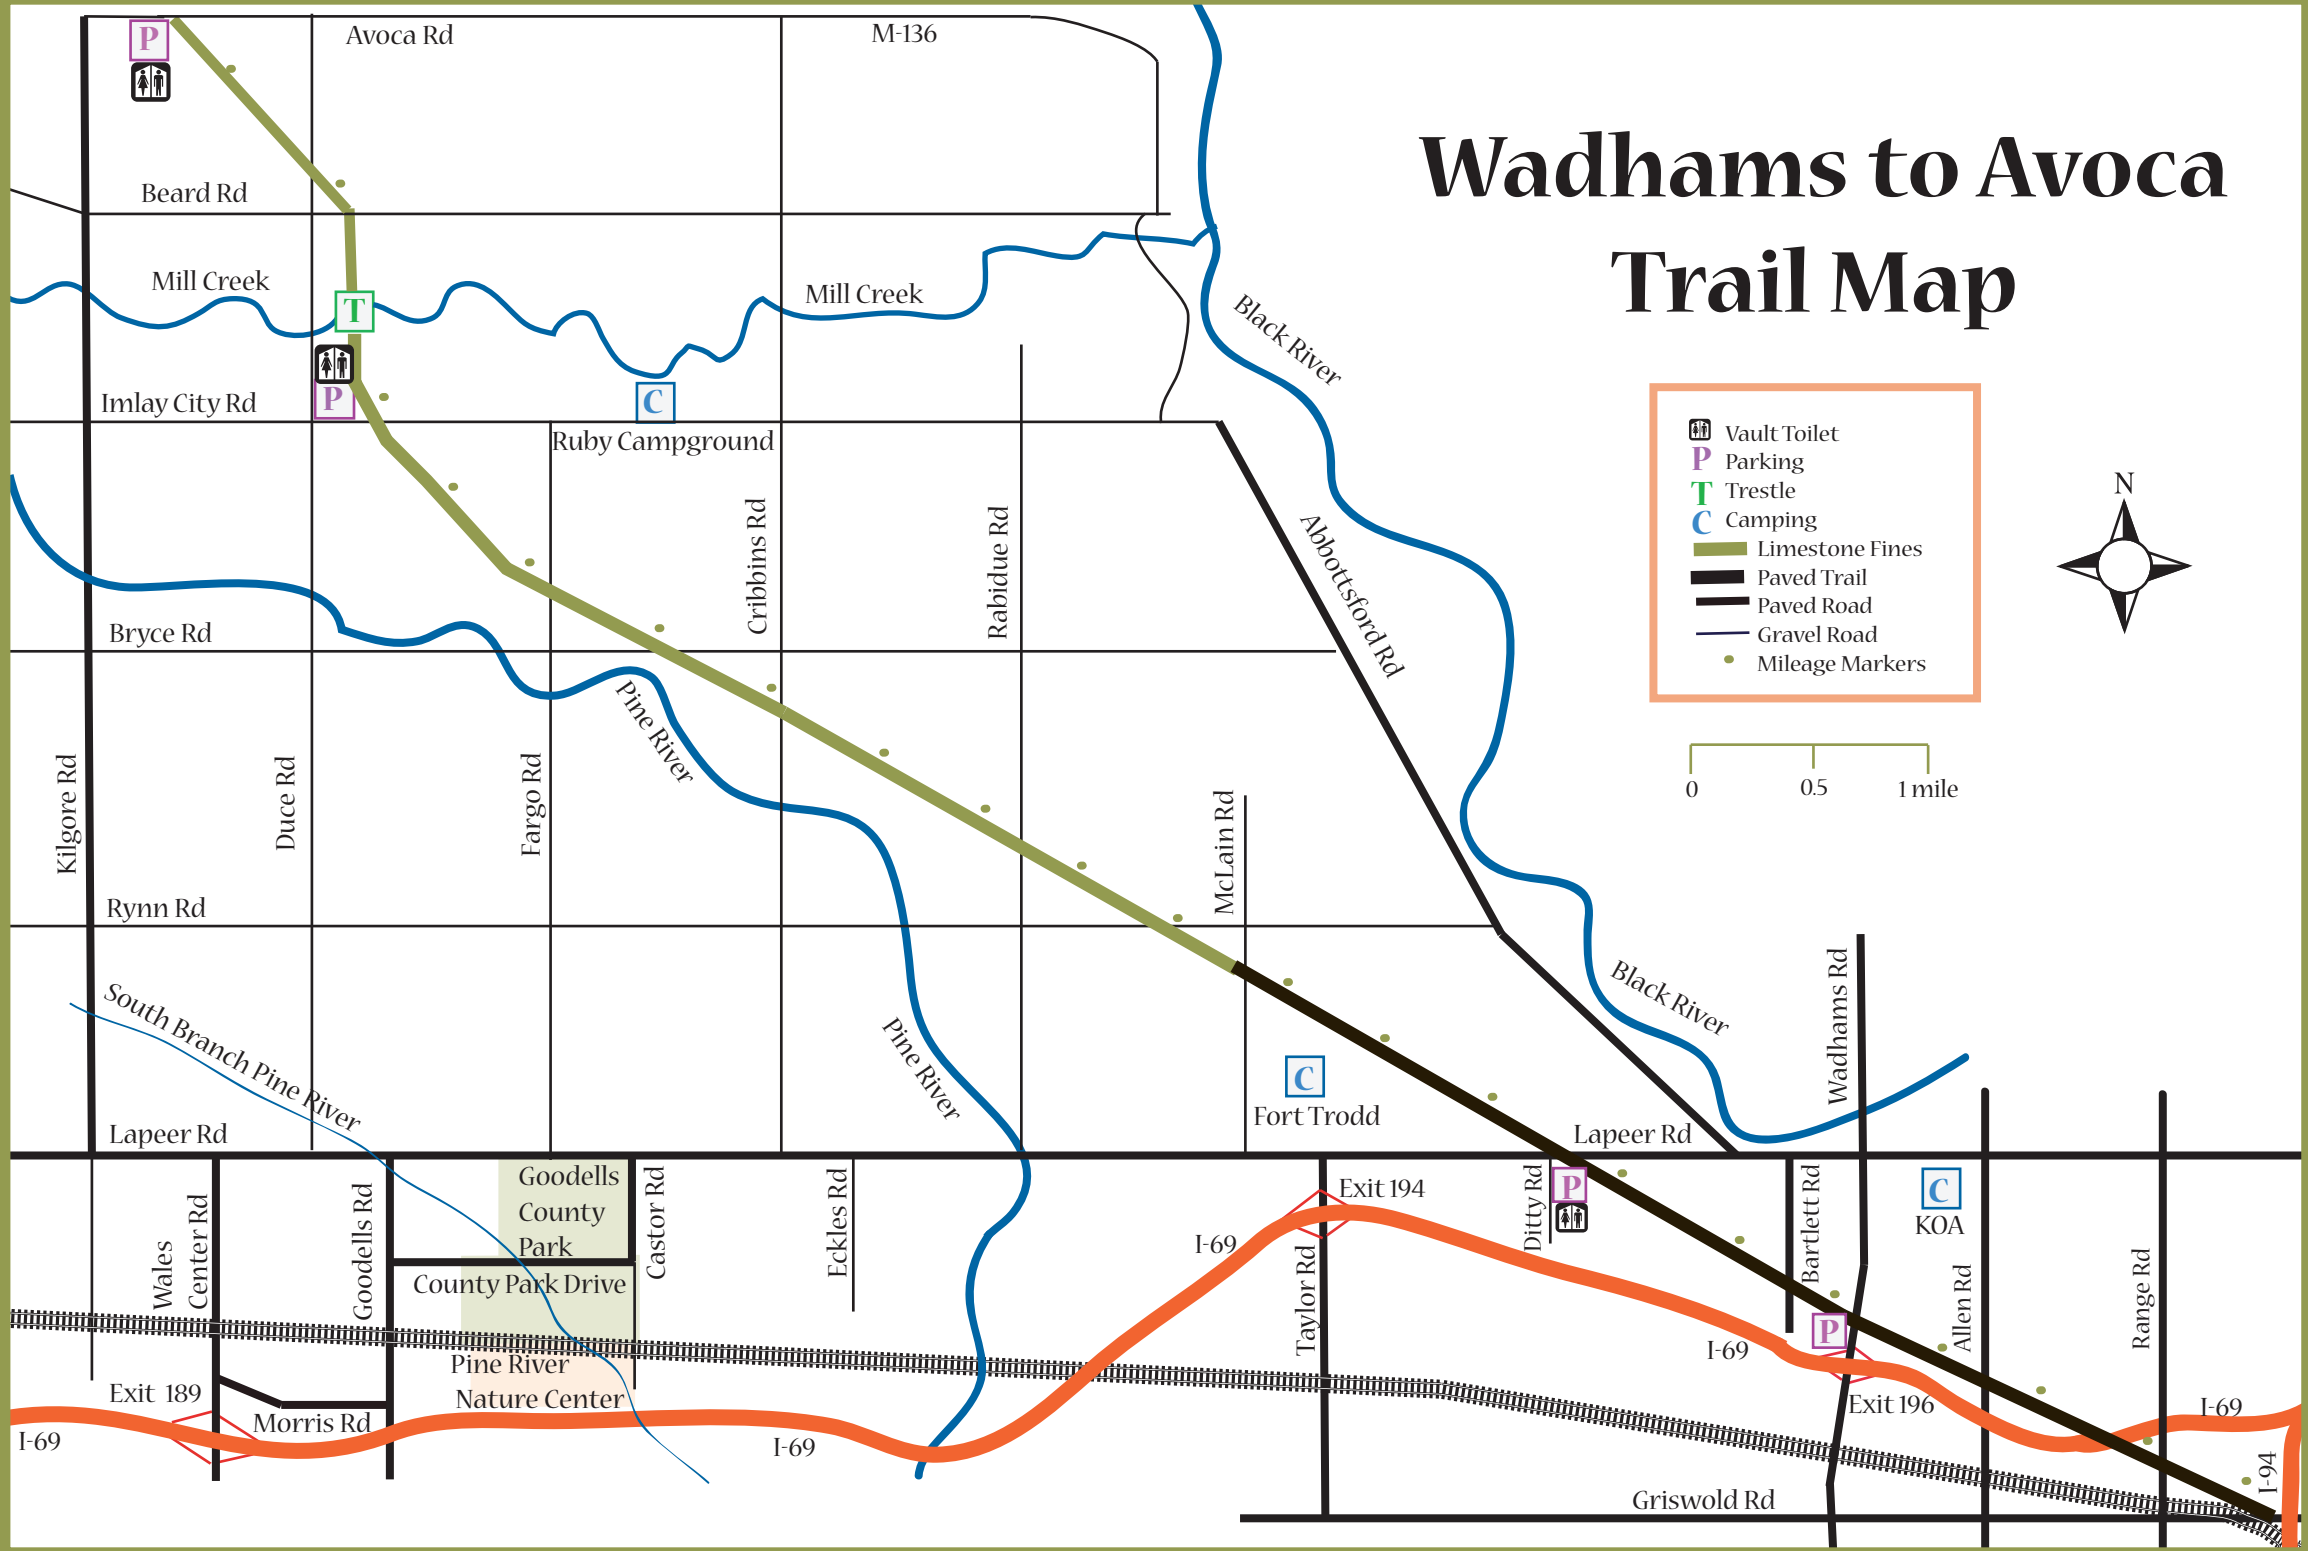

Wadhams to Avoca Trail Map

- Vault Toilet
- Parking
- Trestle
- Camping
- Limestone Fines
- Paved Trail
- Paved Road
- Gravel Road
- Mileage Markers

0 0.5 1 mile